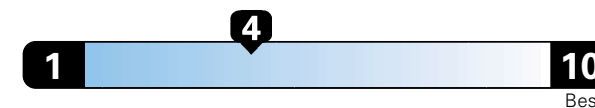

Minivan range from 20 to 48 MPGe.
 The best vehicle rates 136 MPGe.

You spend \$2,500
in fuel costs over 5 years
 compared to the average new vehicle.

Annual fuel cost \$2,000

Fuel Economy & Greenhouse Gas Rating (tailpipe only)